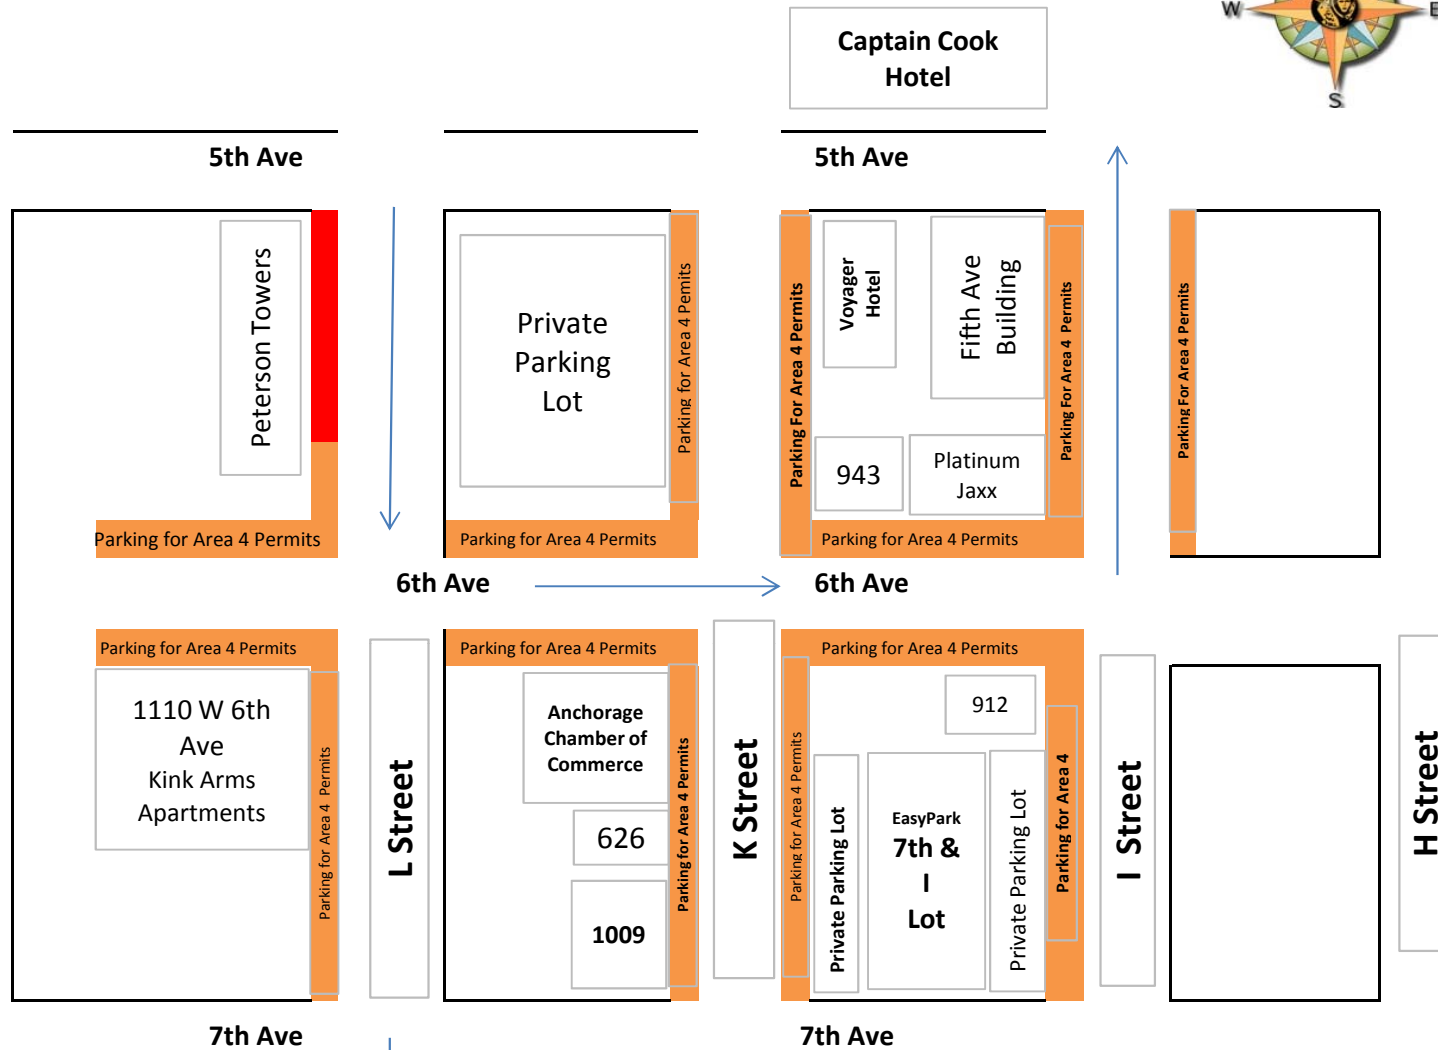

On-Street Permit Parking Area 4

Orange
 Parking meters. Each metered space may be occupied by a vehicle displaying a valid Area 4 Hang-Tag, or by a Non-Hang-Tag customer who has made the required payment at the meter.

On-Street Permit Parking Area 4